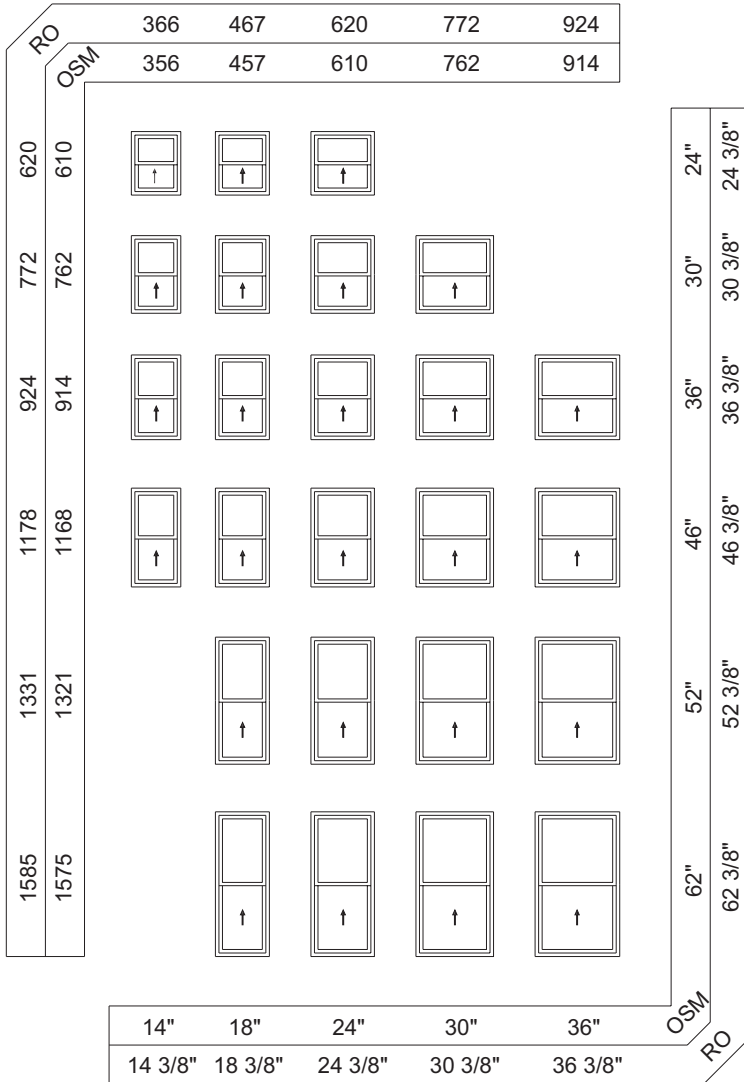

GIENOW
WINDOWS & DOORS

8000 Series Vertical Slider

8000 Series Vertical Slider

2 Lite - Mill Finish

Architectural Drawings

8000 Vertical Sections

8000 Horizontal Section

8000 Horizontal Section