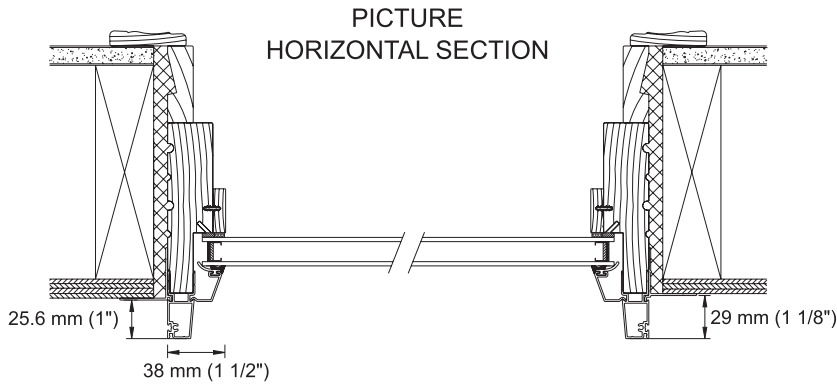

- ✓ = Standard size available in 550/560 Picture and 550 Fixed.
- ☑ = Standard size available in 550/560 Picture only.

R.O. (Inches)		Width	12 5/8	16 1/2	20 1/2	24 3/8	30 1/4	32 1/4	36 1/4	40 1/8	48	59 7/8	71 5/8	83 1/2	95 1/4	107 1/8	118 7/8
Height	R.O. (mm)	O.S.M. (mm)	320	420	520	620	770	820	920	1020	1220	1520	1820	2120	2420	2720	3020
	O.S.M. (mm)	300	400	500	600	750	800	900	1000	1200	1500	1800	2100	2400	2700	3000	
12 5/8	320	300	N/A	✓	✓	✓	✓	✓	✓	✓	✓	✓	✓	N/A	N/A	N/A	N/A
16 1/2	420	400	✓	✓	✓	✓	✓	✓	✓	✓	✓	✓	✓	✓	✓	N/A	N/A
20 1/2	520	500	✓	✓	✓	✓	✓	✓	✓	✓	✓	✓	✓	✓	✓	☑	☑
24 3/8	620	600	✓	✓	✓	✓	✓	✓	✓	✓	✓	✓	✓	✓	✓	✓	✓
32 1/4	820	800	✓	✓	✓	✓	✓	✓	✓	✓	✓	✓	✓	✓	✓	✓	✓
36 1/4	920	900	✓	✓	✓	✓	✓	✓	✓	✓	✓	✓	✓	✓	✓	✓	✓
40 1/8	1020	1000	✓	✓	✓	✓	✓	✓	✓	✓	✓	✓	✓	✓	✓	✓	✓
48	1220	1200	✓	✓	✓	✓	✓	✓	✓	✓	✓	✓	✓	✓	✓	✓	✓
53 7/8	1370	1350	✓	✓	✓	✓	✓	✓	✓	✓	✓	✓	✓	✓	✓	✓	✓
59 7/8	1520	1500	✓	✓	✓	✓	✓	✓	✓	✓	✓	✓	✓	✓	☑	☑	N/A
71 5/8	1820	1800	✓	✓	✓	✓	✓	✓	✓	✓	✓	✓	✓	☑	N/A	N/A	N/A
83 1/2	2120	2100	N/A	✓	✓	✓	✓	✓	✓	✓	✓	✓	✓	N/A	N/A	N/A	N/A
95 1/4	2420	2400	N/A	✓	✓	✓	✓	✓	✓	✓	✓	✓	✓	N/A	N/A	N/A	N/A
107 1/8	2720	2700	N/A	N/A	☑	☑	☑	☑	☑	☑	☑	☑	N/A	N/A	N/A	N/A	N/A
118 7/8	3020	3000	N/A	N/A	☑	☑	☑	☑	☑	☑	☑	N/A	N/A	N/A	N/A	N/A	N/A

- O.S.M. = Outside measurement
- Order units as viewed from outside
- R.O. = Rough opening
- Custom sizes available

*Optional 167mm (6 9/16") jamb comes with 25.6mm (1") projection.