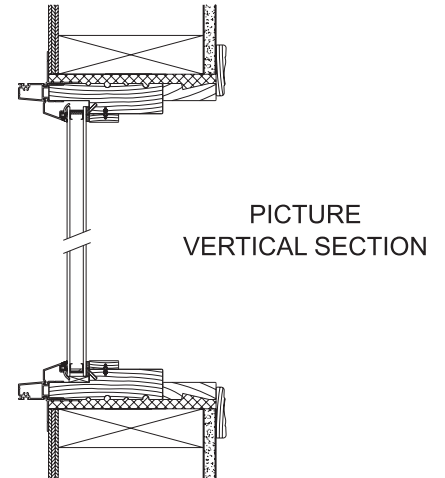

- ✓ = Standard size available in 550/560 Picture and 550 Fixed.
- ☑ = Standard size available in 550/560 Picture only.

R.O. (Inches)		Width	12 5/8	16 1/2	20 1/2	24 3/8	30 1/4	32 1/4	36 1/4	40 1/8	48	59 7/8	71 5/8	83 1/2	95 1/4	107 1/8	118 7/8
Height	R.O. (mm)	O.S.M. (mm)	320	420	520	620	770	820	920	1020	1220	1520	1820	2120	2420	2720	3020
	O.S.M. (mm)	300	400	500	600	750	800	900	1000	1200	1500	1800	2100	2400	2700	3000	
12 5/8	320	300	N/A	✓	✓	✓	✓	✓	✓	✓	✓	✓	✓	N/A	N/A	N/A	N/A
16 1/2	420	400	✓	✓	✓	✓	✓	✓	✓	✓	✓	✓	✓	✓	✓	N/A	N/A
20 1/2	520	500	✓	✓	✓	✓	✓	✓	✓	✓	✓	✓	✓	✓	✓	☑	☑
24 3/8	620	600	✓	✓	✓	✓	✓	✓	✓	✓	✓	✓	✓	✓	✓	✓	✓
32 1/4	820	800	✓	✓	✓	✓	✓	✓	✓	✓	✓	✓	✓	✓	✓	✓	✓
36 1/4	920	900	✓	✓	✓	✓	✓	✓	✓	✓	✓	✓	✓	✓	✓	✓	✓
40 1/8	1020	1000	✓	✓	✓	✓	✓	✓	✓	✓	✓	✓	✓	✓	✓	✓	✓
48	1220	1200	✓	✓	✓	✓	✓	✓	✓	✓	✓	✓	✓	✓	✓	✓	✓
53 7/8	1370	1350	✓	✓	✓	✓	✓	✓	✓	✓	✓	✓	✓	✓	✓	✓	✓
59 7/8	1520	1500	✓	✓	✓	✓	✓	✓	✓	✓	✓	✓	✓	✓	☑	☑	N/A
71 5/8	1820	1800	✓	✓	✓	✓	✓	✓	✓	✓	✓	✓	✓	☑	N/A	N/A	N/A
83 1/2	2120	2100	N/A	✓	✓	✓	✓	✓	✓	✓	✓	✓	✓	N/A	N/A	N/A	N/A
95 1/4	2420	2400	N/A	✓	✓	✓	✓	✓	✓	✓	✓	✓	✓	N/A	N/A	N/A	N/A
107 1/8	2720	2700	N/A	N/A	☑	☑	☑	☑	☑	☑	☑	☑	N/A	N/A	N/A	N/A	N/A
118 7/8	3020	3000	N/A	N/A	☑	☑	☑	☑	☑	☑	☑	N/A	N/A	N/A	N/A	N/A	N/A

- O.S.M. = Outside measurement
- Order units as viewed from outside
- R.O. = Rough opening
- Custom sizes available

*Optional 167mm (6 9/16") jamb comes with 25.6mm (1") projection.