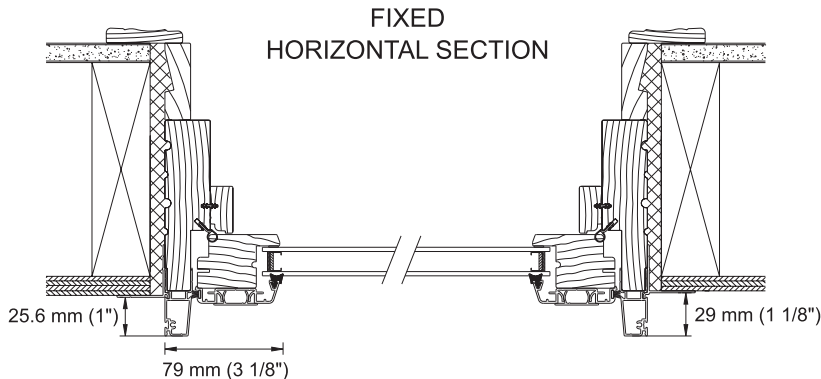

- ✓ = Standard size available in 550/560 Picture and 550 Fixed.
- ☑ = Standard size available in 550/560 Picture only.

R.O. (Inches)		Width	12 5/8	16 1/2	20 1/2	24 3/8	30 1/4	32 1/4	36 1/4	40 1/8	48	59 7/8	71 5/8	83 1/2	95 1/4	107 1/8	118 7/8
Height	R.O. (mm)	O.S.M. (mm)	320	420	520	620	770	820	920	1020	1220	1520	1820	2120	2420	2720	3020
	O.S.M. (mm)	300	400	500	600	750	800	900	1000	1200	1500	1800	2100	2400	2700	3000	
12 5/8	320	300	N/A	✓	✓	✓	✓	✓	✓	✓	✓	✓	✓	N/A	N/A	N/A	N/A
16 1/2	420	400	✓	✓	✓	✓	✓	✓	✓	✓	✓	✓	✓	✓	✓	N/A	N/A
20 1/2	520	500	✓	✓	✓	✓	✓	✓	✓	✓	✓	✓	✓	✓	✓	☑	☑
24 3/8	620	600	✓	✓	✓	✓	✓	✓	✓	✓	✓	✓	✓	✓	✓	✓	✓
32 1/4	820	800	✓	✓	✓	✓	✓	✓	✓	✓	✓	✓	✓	✓	✓	✓	✓
36 1/4	920	900	✓	✓	✓	✓	✓	✓	✓	✓	✓	✓	✓	✓	✓	✓	✓
40 1/8	1020	1000	✓	✓	✓	✓	✓	✓	✓	✓	✓	✓	✓	✓	✓	✓	✓
48	1220	1200	✓	✓	✓	✓	✓	✓	✓	✓	✓	✓	✓	✓	✓	✓	✓
53 7/8	1370	1350	✓	✓	✓	✓	✓	✓	✓	✓	✓	✓	✓	✓	✓	✓	✓
59 7/8	1520	1500	✓	✓	✓	✓	✓	✓	✓	✓	✓	✓	✓	✓	☑	☑	N/A
71 5/8	1820	1800	✓	✓	✓	✓	✓	✓	✓	✓	✓	✓	✓	☑	N/A	N/A	N/A
83 1/2	2120	2100	N/A	✓	✓	✓	✓	✓	✓	✓	✓	✓	✓	N/A	N/A	N/A	N/A
95 1/4	2420	2400	N/A	✓	✓	✓	✓	✓	✓	✓	✓	✓	✓	N/A	N/A	N/A	N/A
107 1/8	2720	2700	N/A	N/A	☑	☑	☑	☑	☑	☑	☑	☑	N/A	N/A	N/A	N/A	N/A
118 7/8	3020	3000	N/A	N/A	☑	☑	☑	☑	☑	☑	☑	N/A	N/A	N/A	N/A	N/A	N/A

- O.S.M. = Outside measurement
- Order units as viewed from outside
- R.O. = Rough opening
- Custom sizes available

*Optional 167mm (6 9/16") jamb comes with 25.6mm (1") projection.