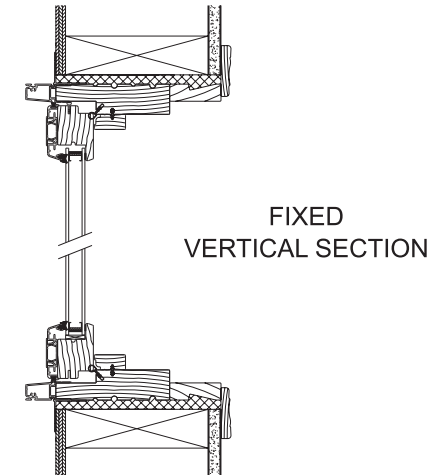

- ✓ = Standard size available in 550/560 Picture and 550 Fixed.
- ☑ = Standard size available in 550/560 Picture only.

R.O. (Inches)		Width	12 5/8	16 1/2	20 1/2	24 3/8	30 1/4	32 1/4	36 1/4	40 1/8	48	59 7/8	71 5/8	83 1/2	95 1/4	107 1/8	118 7/8
Height	R.O. (mm)	O.S.M. (mm)	320	420	520	620	770	820	920	1020	1220	1520	1820	2120	2420	2720	3020
	O.S.M. (mm)	300	400	500	600	750	800	900	1000	1200	1500	1800	2100	2400	2700	3000	
12 5/8	320	300	N/A	✓	✓	✓	✓	✓	✓	✓	✓	✓	✓	N/A	N/A	N/A	N/A
16 1/2	420	400	✓	✓	✓	✓	✓	✓	✓	✓	✓	✓	✓	✓	✓	N/A	N/A
20 1/2	520	500	✓	✓	✓	✓	✓	✓	✓	✓	✓	✓	✓	✓	✓	☑	☑
24 3/8	620	600	✓	✓	✓	✓	✓	✓	✓	✓	✓	✓	✓	✓	✓	✓	✓
32 1/4	820	800	✓	✓	✓	✓	✓	✓	✓	✓	✓	✓	✓	✓	✓	✓	✓
36 1/4	920	900	✓	✓	✓	✓	✓	✓	✓	✓	✓	✓	✓	✓	✓	✓	✓
40 1/8	1020	1000	✓	✓	✓	✓	✓	✓	✓	✓	✓	✓	✓	✓	✓	✓	✓
48	1220	1200	✓	✓	✓	✓	✓	✓	✓	✓	✓	✓	✓	✓	✓	✓	✓
53 7/8	1370	1350	✓	✓	✓	✓	✓	✓	✓	✓	✓	✓	✓	✓	✓	✓	✓
59 7/8	1520	1500	✓	✓	✓	✓	✓	✓	✓	✓	✓	✓	✓	✓	☑	☑	N/A
71 5/8	1820	1800	✓	✓	✓	✓	✓	✓	✓	✓	✓	✓	✓	☑	N/A	N/A	N/A
83 1/2	2120	2100	N/A	✓	✓	✓	✓	✓	✓	✓	✓	✓	✓	N/A	N/A	N/A	N/A
95 1/4	2420	2400	N/A	✓	✓	✓	✓	✓	✓	✓	✓	✓	✓	N/A	N/A	N/A	N/A
107 1/8	2720	2700	N/A	N/A	☑	☑	☑	☑	☑	☑	☑	☑	N/A	N/A	N/A	N/A	N/A
118 7/8	3020	3000	N/A	N/A	☑	☑	☑	☑	☑	☑	☑	N/A	N/A	N/A	N/A	N/A	N/A

- O.S.M. = Outside measurement
- Order units as viewed from outside
- R.O. = Rough opening
- Custom sizes available

*Optional 167mm (6 9/16") jamb comes with 25.6mm (1") projection.