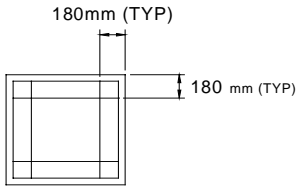

HERITAGE GRILL

• ILLUSTRATIONS BASED ON 1200mm W x 1200mm H WINDOW EXCEPT WHERE NOTED.

100

MINIMUM SIZE
410mm W x 410mm H
MAXIMUM SIZE - NARROW BAR
1600mm W x 1800mm H
MAXIMUM SIZE - WIDE BAR
1800mm W x 2020mm H

101

MINIMUM SIZE
300mm W x 410mm H
MAXIMUM SIZE - NARROW BAR
1500mm W x 1800mm H
MAXIMUM SIZE - WIDE BAR
1800mm W x 2020mm H

102

MINIMUM SIZE
285mm W x 410mm H
MAXIMUM SIZE - NARROW BAR
1200mm W x 2400mm H
MAXIMUM SIZE - WIDE BAR
1500mm W x 2400mm H