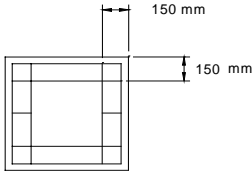

HERITAGE GRILL WITH 150 mm SPACING AND ADDED SIDE BARS

- ILLUSTRATIONS BASED ON 1200mm W x 1200mm H WINDOW EXCEPT WHERE NOTED.
- ADDITIONAL SIDE BARS ARE CENTER SPACED IN HEIGHT.

1400

MINIMUM SIZE
410mm W x 410mm H
MAXIMUM SIZE - NARROW BAR
1600mm W x 2000mm H
MAXIMUM SIZE - WIDE BAR
1800mm W x 2400mm H