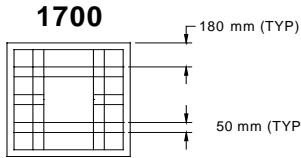

1418

MINIMUM SIZE
300mm W x 285mm H
MAXIMUM SIZE - NARROW BAR
2400mm W x 1200mm H
MAXIMUM SIZE - WIDE BAR
2400mm W x 1800mm H

DOUBLE HERITAGE GRILL WITH ADDED SIDE BARS

• ILLUSTRATIONS BASED ON 1200mm W x 1200mm H WINDOW EXCEPT WHERE NOTED.