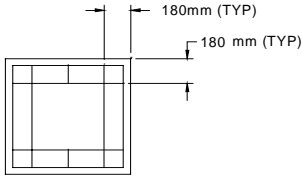

318

MINIMUM SIZE
300mm W x 285mm H
MAXIMUM SIZE - NARROW BAR
2400mm W x 1200mm H
MAXIMUM SIZE - WIDE BAR
2400mm W x 1500mm H

HERITAGE GRILL WITH ADDED TOP AND BOTTOM BARS

- ILLUSTRATIONS BASED ON 1200mm W x 1200mm H WINDOW EXCEPT WHERE NOTED.
- ADDITIONAL TOP AND BOTTOM BARS ARE CENTER SPACED IN WIDTH.

400

MINIMUM SIZE
410mm W x 410mm H
MAXIMUM SIZE - NARROW BAR
1800mm W x 1800mm H
MAXIMUM SIZE - WIDE BAR
2400mm W x 2020mm H

401

MINIMUM SIZE
300mm W x 410mm H
MAXIMUM SIZE - NARROW BAR
1800mm W x 1800mm H
MAXIMUM SIZE - WIDE BAR
2400mm W x 2020mm H