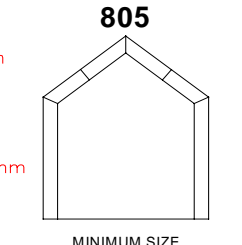

MINIMUM SIZE
410mm W x 410mm H
MAXIMUM SIZE - NARROW BAR
1500mm W x 1800mm H
MAXIMUM SIZE - WIDE BAR
1800mm W x 2020mm H