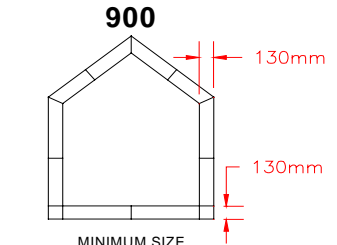

636
MINIMUM SIZE
410mm W x 410mm H
MAXIMUM SIZE - NARROW BAR
1500mm W x 2000mm H
MAXIMUM SIZE - WIDE BAR
1800mm W x 2400mm H

638
MINIMUM SIZE
410mm W x 410mm H
MAXIMUM SIZE - NARROW BAR
1800mm W x 2000mm H
MAXIMUM SIZE - WIDE BAR
2400mm W x 2100mm H

Rectangular Grill Designs Type II Rakeheads

MINIMUM SIZE
410mm W x 410mm H
MAXIMUM SIZE - NARROW BAR
1500mm W x 2000mm H
MAXIMUM SIZE - WIDE BAR
1800mm W x 2400mm H

MINIMUM SIZE
410mm W x 410mm H
MAXIMUM SIZE - NARROW BAR
1800mm W x 1800mm H
MAXIMUM SIZE - WIDE BAR
2400mm W x 2020mm H

MINIMUM SIZE
410mm W x 410mm H
MAXIMUM SIZE - NARROW BAR
1500mm W x 1800mm H
MAXIMUM SIZE - WIDE BAR
1800mm W x 2020mm H

MINIMUM SIZE
410mm W x 410mm H
MAXIMUM SIZE - NARROW BAR
1800mm W x 2000mm H
MAXIMUM SIZE - WIDE BAR
2400mm W x 2100mm H

MINIMUM SIZE
961mm W x 961mm H
MAXIMUM SIZE - NARROW BAR
1800mm W x 1800mm H
MAXIMUM SIZE - WIDE BAR
1800mm W x 2020mm H

MINIMUM SIZE
661mm W x 961mm H
MAXIMUM SIZE - NARROW BAR
1800mm W x 1800mm H
MAXIMUM SIZE - WIDE BAR
1800mm W x 2020mm H