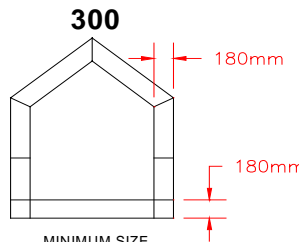

132
MINIMUM SIZE
410mm W x 410mm H
MAXIMUM SIZE - NARROW BAR
1500mm W x 1800mm H
MAXIMUM SIZE - WIDE BAR
1800mm W x 2020mm H

134
MINIMUM SIZE
410mm W x 410mm H
MAXIMUM SIZE - NARROW BAR
1800mm W x 1800mm H
MAXIMUM SIZE - WIDE BAR
2400mm W x 2020mm H