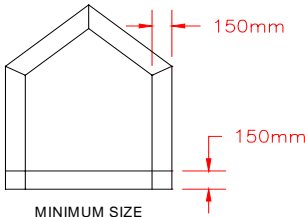

MINIMUM SIZE
410mm W x 410mm H
MAXIMUM SIZE - NARROW BAR
1500mm W x 1800mm H
MAXIMUM SIZE - WIDE BAR
1800mm W x 2020mm H

MINIMUM SIZE
410mm W x 410mm H
MAXIMUM SIZE - NARROW BAR
1800mm W x 2000mm H
MAXIMUM SIZE - WIDE BAR
2400mm W x 2100mm H

MINIMUM SIZE
961mm W x 961mm H
MAXIMUM SIZE - NARROW BAR
1800mm W x 1800mm H
MAXIMUM SIZE - WIDE BAR
1800mm W x 2020mm H

MINIMUM SIZE
661mm W x 961mm H
MAXIMUM SIZE - NARROW BAR
1800mm W x 1800mm H
MAXIMUM SIZE - WIDE BAR
1800mm W x 2020mm H

Note:

Number of Vertical and Horizontal grills are determined by the standard spacing. Offset is standard spacing.

Note:

Horizontal grills are based on standard spacing.

MINIMUM SIZE
661mm W x 961mm H
MAXIMUM SIZE - NARROW BAR
1800mm W x 1800mm H
MAXIMUM SIZE - WIDE BAR
1800mm W x 2020mm H

1300

MINIMUM SIZE
410mm W x 410mm H
MAXIMUM SIZE - NARROW BAR
1500mm W x 1800mm H
MAXIMUM SIZE - WIDE BAR
1800mm W x 2020mm H

1305

MINIMUM SIZE
410mm W x 410mm H
MAXIMUM SIZE - NARROW BAR
1800mm W x 1800mm H
MAXIMUM SIZE - WIDE BAR
2400mm W x 1800mm H