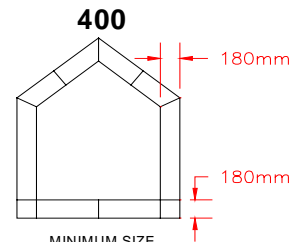

134
MINIMUM SIZE
410mm W x 410mm H
MAXIMUM SIZE - NARROW BAR
1800mm W x 1800mm H
MAXIMUM SIZE - WIDE BAR
2400mm W x 2020mm H