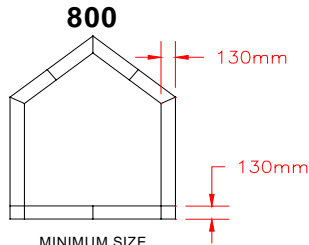

636
MINIMUM SIZE
410mm W x 410mm H
MAXIMUM SIZE - NARROW BAR
1500mm W x 2000mm H
MAXIMUM SIZE - WIDE BAR
1800mm W x 2400mm H

MINIMUM SIZE
410mm W x 410mm H
MAXIMUM SIZE - NARROW BAR
1800mm W x 1800mm H
MAXIMUM SIZE - WIDE BAR
2400mm W x 2020mm H