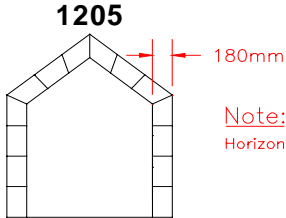

Rectangular Grill Designs Type II Rakeheads

MINIMUM SIZE
410mm W x 410mm H
MAXIMUM SIZE - NARROW BAR
1500mm W x 2000mm H
MAXIMUM SIZE - WIDE BAR
1800mm W x 2400mm H

MINIMUM SIZE
410mm W x 410mm H
MAXIMUM SIZE - NARROW BAR
1800mm W x 1800mm H
MAXIMUM SIZE - WIDE BAR
2400mm W x 2020mm H

MINIMUM SIZE
410mm W x 410mm H
MAXIMUM SIZE - NARROW BAR
1500mm W x 1800mm H
MAXIMUM SIZE - WIDE BAR
1800mm W x 2020mm H

MINIMUM SIZE
410mm W x 410mm H
MAXIMUM SIZE - NARROW BAR
1800mm W x 2000mm H
MAXIMUM SIZE - WIDE BAR
2400mm W x 2100mm H

MINIMUM SIZE
961mm W x 961mm H
MAXIMUM SIZE - NARROW BAR
1800mm W x 1800mm H
MAXIMUM SIZE - WIDE BAR
1800mm W x 2020mm H

MINIMUM SIZE
661mm W x 961mm H
MAXIMUM SIZE - NARROW BAR
1800mm W x 1800mm H
MAXIMUM SIZE - WIDE BAR
1800mm W x 2020mm H

Note:

Number of Vertical and Horizontal grills are determined by the standard spacing. Offset is standard spacing.

Note:

Horizontal grills are based on standard spacing.

MINIMUM SIZE
661mm W x 961mm H
MAXIMUM SIZE - NARROW BAR
1800mm W x 1800mm H
MAXIMUM SIZE - WIDE BAR
1800mm W x 2020mm H