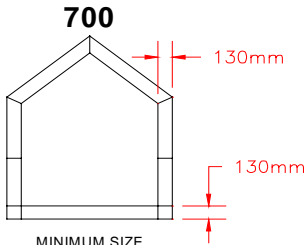

634
MINIMUM SIZE
410mm W x 410mm H
MAXIMUM SIZE - NARROW BAR
1800mm W x 1800mm H
MAXIMUM SIZE - WIDE BAR
2400mm W x 2020mm H

Rectangular Grill Designs Type II Rakeheads

MINIMUM SIZE
410mm W x 410mm H
MAXIMUM SIZE - NARROW BAR
1500mm W x 2000mm H
MAXIMUM SIZE - WIDE BAR
1800mm W x 2400mm H