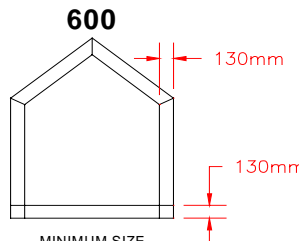

300
MINIMUM SIZE
410mm W x 410mm H
MAXIMUM SIZE - NARROW BAR
1500mm W x 2000mm H
MAXIMUM SIZE - WIDE BAR
1800mm W x 2400mm H

400
MINIMUM SIZE
410mm W x 410mm H
MAXIMUM SIZE - NARROW BAR
1800mm W x 1800mm H
MAXIMUM SIZE - WIDE BAR
2400mm W x 2020mm H