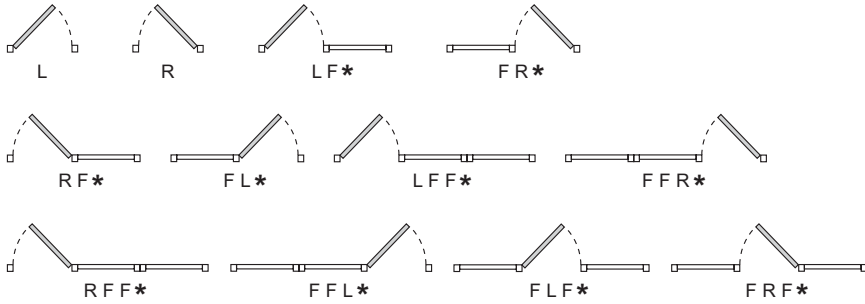

- Coming soon -  
French (Double) Swing Series - Inswing

Nominal Door Size	60"	64"	68"	72"
R.O.	62 3/4" (1593mm)	66 3/4" (1696mm)	70 3/4" (1798mm)	74 3/4" (1899mm)
O.S.M.	62" (1573mm)	66" (1676mm)	70" (1778mm)	74" (1879mm)
80"	82 5/8" (2098mm)			
	82 1/4" (2088mm)			
96"	98 1/2" (2501mm)			
	98 1/8" (2491mm)			

- Coming soon -  
French (Double) Swing Series - Outswing

Nominal Door Size	60"	64"	68"	72"
R.O.	62 3/4" (1593mm)	66 3/4" (1696mm)	70 3/4" (1798mm)	74 3/4" (1899mm)
O.S.M.	62" (1573mm)	66" (1676mm)	70" (1778mm)	74" (1879mm)
80"	81 3/4" (2076mm)			
	81 3/8" (2066mm)			
96"	97 5/8" (2479mm)			
	97 1/4" (2469mm)			

## Inswing Series

\* c/w sliding exterior screen

L = Left Hand Hinge  
 R = Right Hand Hinge  
 F = Fixed  
 I = Inactive (Hinged on Jamb Side)  
 V = Venting with Truth Roto Operator