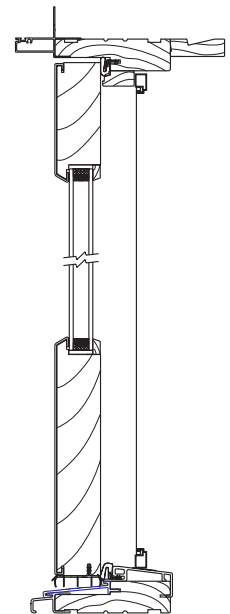

## Atrium Series (Outswing)

Nominal Door Size	60"	64"	68"	72"	90"	96"	102"	108"
R.O.	63 5/8" (1617mm)	67 5/8" (1719mm)	71 3/4" (1821mm)	75 3/4" (1923mm)	95 1/8" (2417mm)	101 1/8" (2570mm)	107 1/4" (2723mm)	113 1/4" (2876mm)
O.S.M.	62 7/8" (1597mm)	66 7/8" (1699mm)	70 7/8" (1801mm)	74 7/8" (1903mm)	94 3/8" (2397mm)	100 3/8" (2550mm)	106 3/8" (2703mm)	112 1/2" (2856mm)
80"	81 3/4" (2076mm)							
	81 3/8" (2066mm)							

- Coming soon -  
French (Double) Swing Series - Outswing

Nominal Door Size	60"	64"	68"	72"
R.O.	62 3/4" (1593mm)	66 3/4" (1696mm)	70 3/4" (1798mm)	74 3/4" (1899mm)
O.S.M.	62" (1573mm)	66" (1676mm)	70" (1778mm)	74" (1879mm)
80"	81 3/4" (2076mm)			
	81 3/8" (2066mm)			
96"	97 5/8" (2479mm)			
	97 1/4" (2469mm)			

## Atrium Series (Outswing)

c/w fixed screen to interior of venting panel

# Hinged French Patio Doors

**INSWING SERIES HORIZONTAL SECTION  
FIXED / LEFT HAND HINGE**

**INSWING SERIES  
VERTICAL SECTION**

**ATRIUM SERIES HORIZONTAL SECTION  
LEFT HAND HINGE / VENTING**

**ATRIUM SERIES  
VERTICAL SECTION**