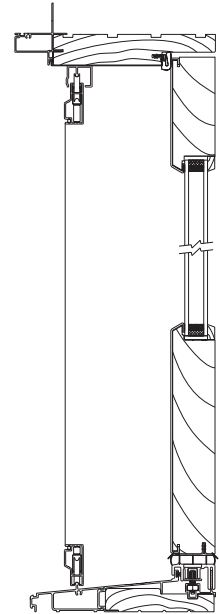

## Outswing Series

Nominal Door Size	30"	32"	34"	36"	60"	64"	68"	72"	90"	96"	102"	108"
R.O.	32 1/8" (817mm)	34 1/8" (868mm)	36 1/8" (919mm)	38 1/4" (970mm)	63 5/8" (1617mm)	67 5/8" (1719mm)	71 3/4" (1821mm)	75 3/4" (1923mm)	95 1/8" (2417mm)	101 1/8" (2570mm)	107 1/4" (2723mm)	113 1/4" (2876mm)
O.S.M.	31 3/8" (797mm)	33 3/8" (848mm)	35 3/8" (899mm)	37 3/8" (950mm)	62 7/8" (1597mm)	66 7/8" (1699mm)	70 7/8" (1801mm)	74 7/8" (1903mm)	94 3/8" (2397mm)	100 3/8" (2550mm)	106 3/8" (2703mm)	112 1/2" (2856mm)
80"	81 3/4" (2076mm)											
	81 3/8" (2066mm)											
96"	97 5/8" (2479mm)											
	97 1/4" (2469mm)											

## Atrium Series (Outswing)

Nominal Door Size	60"	64"	68"	72"	90"	96"	102"	108"
R.O.	63 5/8" (1617mm)	67 5/8" (1719mm)	71 3/4" (1821mm)	75 3/4" (1923mm)	95 1/8" (2417mm)	101 1/8" (2570mm)	107 1/4" (2723mm)	113 1/4" (2876mm)
O.S.M.	62 7/8" (1597mm)	66 7/8" (1699mm)	70 7/8" (1801mm)	74 7/8" (1903mm)	94 3/8" (2397mm)	100 3/8" (2550mm)	106 3/8" (2703mm)	112 1/2" (2856mm)
80"	81 3/4" (2076mm)							
	81 3/8" (2066mm)							

- Coming soon -  
French (Double) Swing Series - Outswing

Nominal Door Size	60"	64"	68"	72"
R.O.	62 3/4" (1593mm)	66 3/4" (1696mm)	70 3/4" (1798mm)	74 3/4" (1899mm)
O.S.M.	62" (1573mm)	66" (1676mm)	70" (1778mm)	74" (1879mm)
80"	81 3/4" (2076mm)			
	81 3/8" (2066mm)			
96"	97 5/8" (2479mm)			
	97 1/4" (2469mm)			

# Hinged French Patio Doors

**INSWING SERIES HORIZONTAL SECTION  
FIXED / LEFT HAND HINGE**

**INSWING SERIES  
VERTICAL SECTION**

**ATRIUM SERIES HORIZONTAL SECTION  
LEFT HAND HINGE / VENTING**

**ATRIUM SERIES  
VERTICAL SECTION**