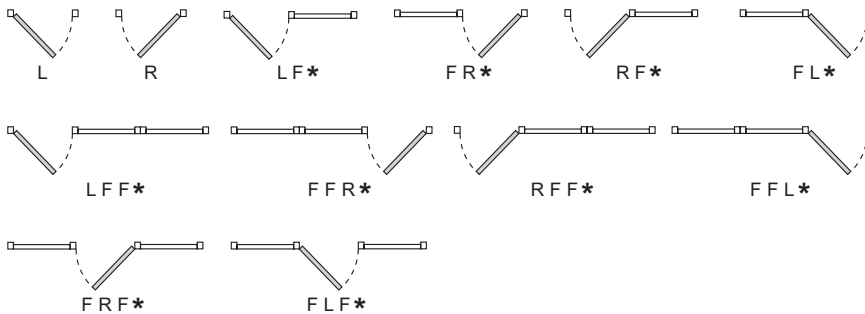

Outswing Series