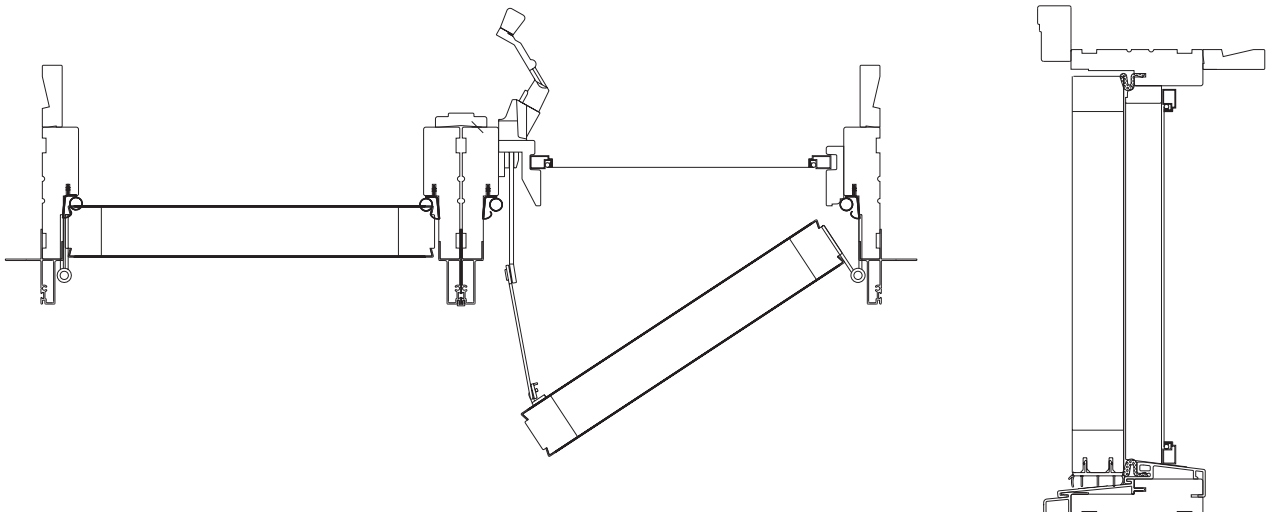

Atrium Series (Outswing) c/w wood frame

Nominal Door Size	64"	68"	72"	96"	102"	108"
R.O.	67 5/8" (1717mm)	71 5/8" (1819mm)	75 5/8" (1921mm)	101" (2566mm)	107" (2719mm)	113" (2872mm)
O.S.M.	66 7/8" (1697mm)	70 7/8" (1799mm)	74 7/8" (1901mm)	100 1/4" (2546mm)	106 1/4" (2699mm)	112 1/4" (2852mm)
80" 81 3/4" (2076mm) 81 3/8" (2066mm)						

Hinging Configurations

Note:

- O.S.M. = Outside measurement
- R.O. = Rough opening
- L = Left Hand Hinge
- R = Right Hand Hinge
- F = Fixed
- V = Venting with Roto Operator
- All units as viewed from outside
- Atrium series c/w fixed screen to interior of venting panel