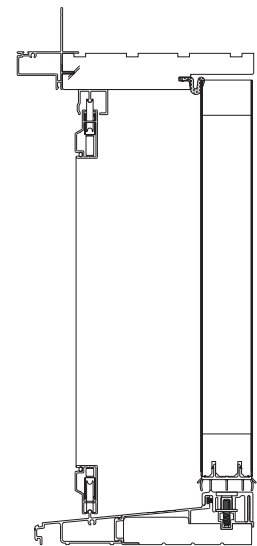

GIENOW
WINDOWS & DOORS

Hinged Steel Patio Doors Inswing Series

Inswing Series

Nominal Door Size		64"	68"	72"	96"	102"	108"
80"	R.O.	67 5/8" (1716mm)	71 5/8" (1818mm)	75 5/8" (1920mm)	101" (2565mm)	107" (2718mm)	113" (2871mm)
	O.S.M.	66 3/4" (1696mm)	70 3/4" (1798mm)	74 3/4" (1900mm)	100 1/4" (2545mm)	106 1/4" (2698mm)	112 1/4" (2851mm)
	82 5/8" (2098mm)						
	82 1/4" (2088mm)						

Note:

- O.S.M. = Outside measurement
- R.O. = Rough opening
- L = Left Hand Hinge
- R = Right Hand Hinge
- F = Fixed
- All units as viewed from outside
- Inswing series c/w sliding exterior screen

Hinging Configurations

Outswing Series - c/w metal clad frame

Nominal Door Size	64"	68"	72"	96"	102"	108"
R.O.	67 5/8" (1716mm)	71 5/8" (1818mm)	75 5/8" (1920mm)	101 1/8" (2567mm)	107 1/8" (2720mm)	113 1/8" (2873mm)
O.S.M.	66 3/4" (1696mm)	70 3/4" (1798mm)	74 3/4" (1900mm)	100 1/4" (2547mm)	106 1/4" (2700mm)	112 3/8" (2853mm)
80" 81 3/4" (2076mm) 81 3/8" (2066mm)						

Outswing Series - c/w wood frame

Nominal Door Size	64"	68"	72"	96"	102"	108"
R.O.	67 5/8" (1716mm)	71 5/8" (1818mm)	75 5/8" (1920mm)	101" (2565mm)	107" (2718mm)	113" (2871mm)
O.S.M.	66 3/4" (1696mm)	70 3/4" (1798mm)	74 3/4" (1900mm)	100 1/4" (2545mm)	106 1/4" (2698mm)	112 1/4" (2851mm)
80" 81 3/4" (2076mm) 81 3/8" (2066mm)						