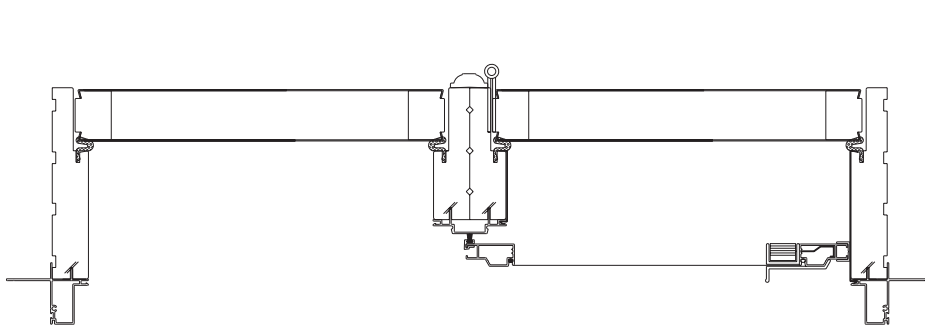

GIENOW
WINDOWS & DOORS

Hinged Steel Patio Doors Inswing Series

Inswing Series

Nominal Door Size		64"	68"	72"	96"	102"	108"
80"	R.O.	67 5/8" (1716mm)	71 5/8" (1818mm)	75 5/8" (1920mm)	101" (2565mm)	107" (2718mm)	113" (2871mm)
	O.S.M.	66 3/4" (1696mm)	70 3/4" (1798mm)	74 3/4" (1900mm)	100 1/4" (2545mm)	106 1/4" (2698mm)	112 1/4" (2851mm)
	82 5/8" (2098mm)						
	82 1/4" (2088mm)						

Note:

- O.S.M. = Outside measurement
- R.O. = Rough opening
- L = Left Hand Hinge
- R = Right Hand Hinge
- F = Fixed
- All units as viewed from outside
- Inswing series c/w sliding exterior screen

Hinging Configurations

Outswing Series - c/w metal clad frame

Nominal Door Size	64"	68"	72"	96"	102"	108"
R.O.	67 5/8" (1716mm)	71 5/8" (1818mm)	75 5/8" (1920mm)	101 1/8" (2567mm)	107 1/8" (2720mm)	113 1/8" (2873mm)
O.S.M.	66 3/4" (1696mm)	70 3/4" (1798mm)	74 3/4" (1900mm)	100 1/4" (2547mm)	106 1/4" (2700mm)	112 3/8" (2853mm)
80" 81 3/4" (2076mm) 81 3/8" (2066mm)						