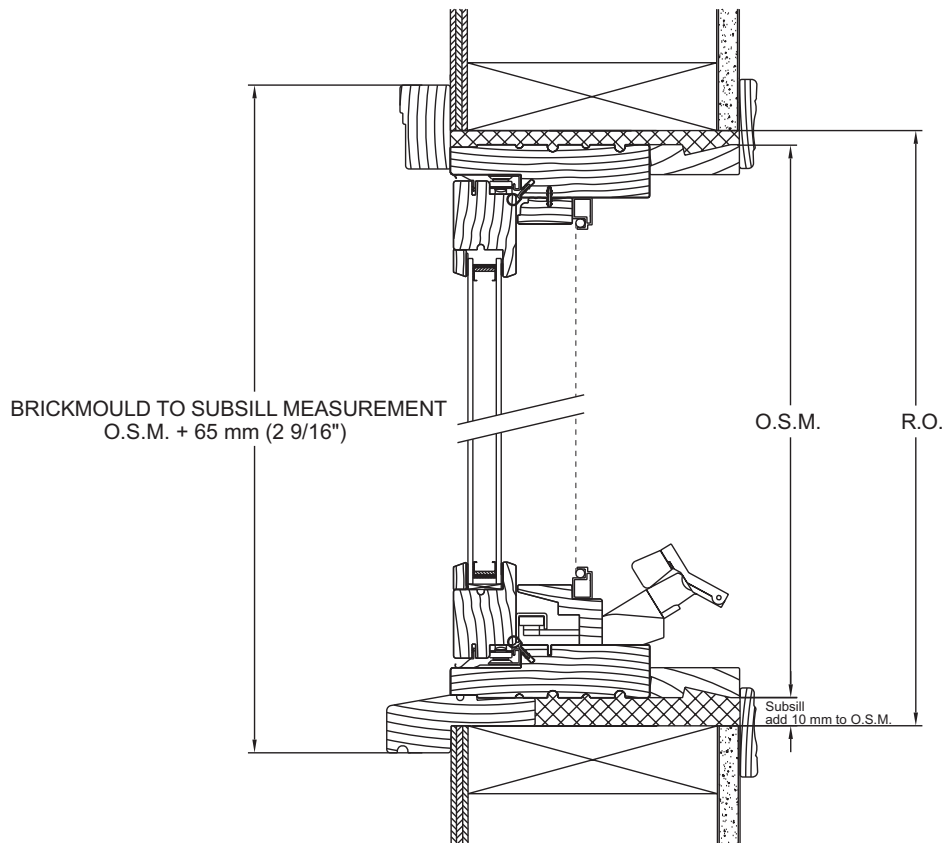

R.O. (Inches)			12 5/8	16 1/2	20 1/2	24 3/8	30 1/4	32 1/4	36 1/4
	R.O. (mm)		320	420	520	620	770	820	920
	O.S.M. (mm)		300	400	500	600	750	800	900
20 1/2	520	500	✓	✓	✓	✓	✓	✓	✓
24 3/8	620	600	✓	✓	✓	✓	✓	✓	✓
32 1/4	820	800	✓	✓	✓	✓	✓	✓	✓
36 1/4	920	900	✓	✓	✓	✓	✓	✓	✓
40 1/8	1020	1000	✓	✓	✓	✓	✓	✓	✓
48	1220	1200	✓	✓	✓	✓	✓	✓	✓
53 7/8	1370	1350	✓	✓	✓	✓	✓	✓	✓
59 7/8	1520	1500	N/A	✓	✓	✓	✓	✓	✓
71 5/8	1820	1800	N/A	✓	✓	✓	✓	N/A	N/A

Note:

- O.S.M. = Outside measurement
- R.O. = Rough opening
- ✓ = Available standard size
- Custom sizes available
- All units as viewed from outside

R.O. (Inches)			24 3/8	32 1/4	40 1/8	48	59 7/8	63 3/4	71 5/8
	R.O. (mm)		620	820	1020	1220	1520	1620	1820
	O.S.M. (mm)		600	800	1000	1200	1500	1600	1800
32 1/4	820	800	✓	✓	✓	✓	✓	✓	✓
36 1/4	920	900	✓	✓	✓	✓	✓	✓	✓
40 1/8	1020	1000	✓	✓	✓	✓	✓	✓	✓
48	1220	1200	✓	✓	✓	✓	✓	✓	✓
53 7/8	1370	1350	✓	✓	✓	✓	✓	✓	✓
59 7/8	1520	1500	N/A	✓	✓	✓	✓	✓	✓
71 5/8	1820	1800	N/A	✓	✓	✓	✓	N/A	N/A

R.O. (Inches)			36 1/4	48	59 7/8	71 5/8	89 3/8	95 1/4	107 1/8
	R.O. (mm)		920	1220	1520	1820	2270	2420	2720
	O.S.M. (mm)		900	1200	1500	1800	2250	2400	2700
32 1/4	820	800	✓	✓	✓	✓	✓	✓	✓
36 1/4	920	900	✓	✓	✓	✓	✓	✓	✓
40 1/8	1020	1000	✓	✓	✓	✓	✓	✓	✓
48	1220	1200	✓	✓	✓	✓	✓	✓	✓
53 7/8	1370	1350	✓	✓	✓	✓	✓	✓	✓
59 7/8	1520	1500	N/A	✓	✓	✓	✓	✓	✓
71 5/8	1820	1800	N/A	✓	✓	✓	✓	N/A	N/A

Based on equal split

GIENOW
WINDOWS & DOORS

Wood Windows - Chateau 525 Series Casement

525 CASEMENT HORIZONTAL SECTION

525 CASEMENT VERTICAL SECTION