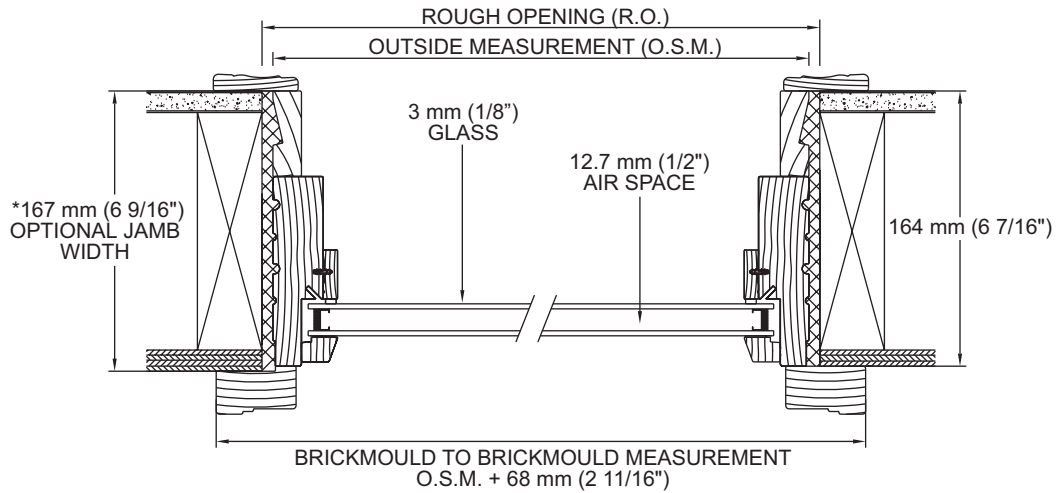

GIENOW
WINDOWS & DOORS

Wood Windows - Chateau 525 Series Picture & Fixed

P

F

- ✓ = Standard size available in Picture and Fixed.
- ☑ = Standard size available in Picture only.

R.O. (Inches)	R.O. (mm)																
	320	420	520	620	770	820	920	1020	1220	1520	1820	2120	2420	2720	3020		
	O.S.M. (mm)	300	400	500	600	750	800	900	1000	1200	1500	1800	2100	2400	2700	3000	
12 5/8	320	300	✓	✓	✓	✓	✓	✓	✓	✓	✓	✓	✓	N/A	N/A	N/A	N/A
16 1/2	420	400	✓	✓	✓	✓	✓	✓	✓	✓	✓	✓	✓	✓	✓	N/A	N/A
20 1/2	520	500	✓	✓	✓	✓	✓	✓	✓	✓	✓	✓	✓	✓	✓	✓	✓
24 3/8	620	600	✓	✓	✓	✓	✓	✓	✓	✓	✓	✓	✓	✓	✓	✓	✓
32 1/4	820	800	✓	✓	✓	✓	✓	✓	✓	✓	✓	✓	✓	✓	✓	✓	✓
36 1/4	920	900	✓	✓	✓	✓	✓	✓	✓	✓	✓	✓	✓	✓	✓	✓	✓
40 1/8	1020	1000	✓	✓	✓	✓	✓	✓	✓	✓	✓	✓	✓	✓	✓	✓	✓
48	1220	1200	✓	✓	✓	✓	✓	✓	✓	✓	✓	✓	✓	✓	✓	✓	✓
53 7/8	1370	1350	✓	✓	✓	✓	✓	✓	✓	✓	✓	✓	✓	✓	✓	✓	✓
59 7/8	1520	1500	✓	✓	✓	✓	✓	✓	✓	✓	✓	✓	✓	✓	✓	✓	N/A
71 5/8	1820	1800	✓	✓	✓	✓	✓	✓	✓	✓	✓	✓	✓	✓	N/A	N/A	N/A
83 1/2	2120	2100	N/A	✓	✓	✓	✓	✓	✓	✓	✓	✓	✓	✓	N/A	N/A	N/A
95 1/4	2420	2400	N/A	✓	✓	✓	✓	✓	✓	✓	✓	✓	✓	✓	N/A	N/A	N/A
107 1/8	2720	2700	N/A	N/A	✓	✓	✓	✓	✓	✓	✓	✓	✓	✓	N/A	N/A	N/A
118 7/8	3020	3000	N/A	N/A	✓	✓	✓	✓	✓	✓	✓	✓	✓	✓	N/A	N/A	N/A

Note:

- O.S.M. = Outside measurement
- R.O. = Rough opening
- Custom sizes available
- All units as viewed from outside

GIENOW
WINDOWS & DOORS

Wood Windows - Chateau 525 Series Picture

525 PICTURE HORIZONTAL SECTION

525 PICTURE VERTICAL SECTION

525 FIXED HORIZONTAL SECTION

525 FIXED VERTICAL SECTION