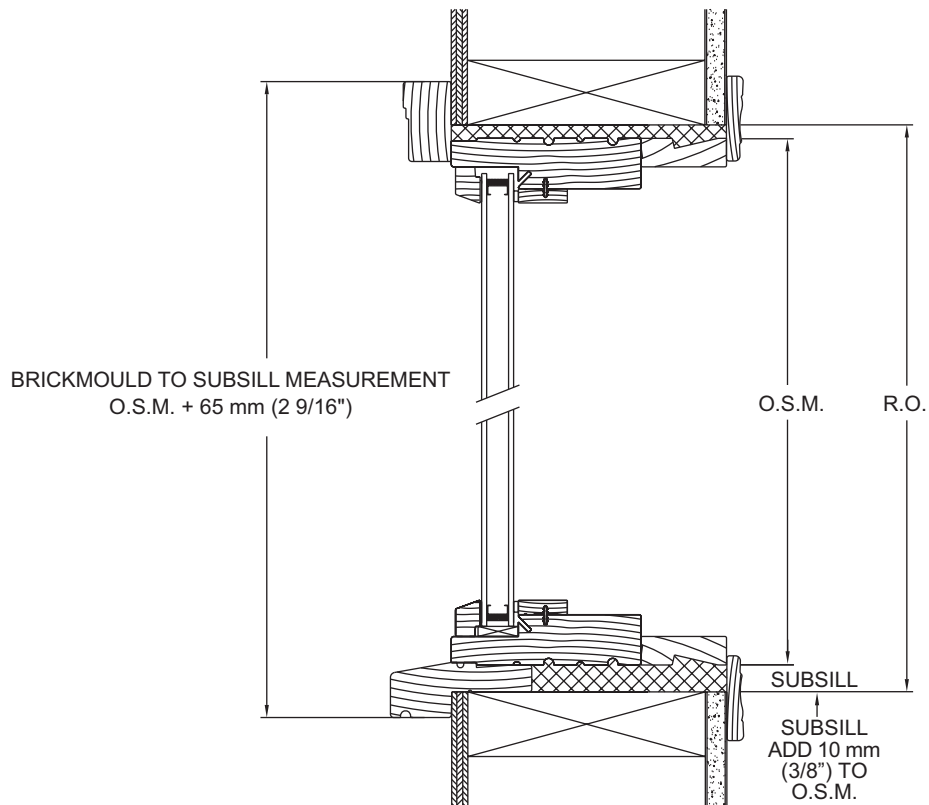

GIENOW
WINDOWS & DOORS

Wood Windows - Chateau 525 Series Picture & Fixed

P

F

- ✓ = Standard size available in Picture and Fixed.
- ☑ = Standard size available in Picture only.

R.O. (Inches)	R.O. (mm)																
	320	420	520	620	770	820	920	1020	1220	1520	1820	2120	2420	2720	3020		
	O.S.M. (mm)	300	400	500	600	750	800	900	1000	1200	1500	1800	2100	2400	2700	3000	
12 5/8	320	300	✓	✓	✓	✓	✓	✓	✓	✓	✓	✓	✓	N/A	N/A	N/A	N/A
16 1/2	420	400	✓	✓	✓	✓	✓	✓	✓	✓	✓	✓	✓	✓	✓	N/A	N/A
20 1/2	520	500	✓	✓	✓	✓	✓	✓	✓	✓	✓	✓	✓	✓	✓	✓	✓
24 3/8	620	600	✓	✓	✓	✓	✓	✓	✓	✓	✓	✓	✓	✓	✓	✓	✓
32 1/4	820	800	✓	✓	✓	✓	✓	✓	✓	✓	✓	✓	✓	✓	✓	✓	✓
36 1/4	920	900	✓	✓	✓	✓	✓	✓	✓	✓	✓	✓	✓	✓	✓	✓	✓
40 1/8	1020	1000	✓	✓	✓	✓	✓	✓	✓	✓	✓	✓	✓	✓	✓	✓	✓
48	1220	1200	✓	✓	✓	✓	✓	✓	✓	✓	✓	✓	✓	✓	✓	✓	✓
53 7/8	1370	1350	✓	✓	✓	✓	✓	✓	✓	✓	✓	✓	✓	✓	✓	✓	✓
59 7/8	1520	1500	✓	✓	✓	✓	✓	✓	✓	✓	✓	✓	✓	✓	✓	✓	N/A
71 5/8	1820	1800	✓	✓	✓	✓	✓	✓	✓	✓	✓	✓	✓	✓	N/A	N/A	N/A
83 1/2	2120	2100	N/A	✓	✓	✓	✓	✓	✓	✓	✓	✓	✓	✓	N/A	N/A	N/A
95 1/4	2420	2400	N/A	✓	✓	✓	✓	✓	✓	✓	✓	✓	✓	✓	N/A	N/A	N/A
107 1/8	2720	2700	N/A	N/A	✓	✓	✓	✓	✓	✓	✓	✓	✓	✓	N/A	N/A	N/A
118 7/8	3020	3000	N/A	N/A	✓	✓	✓	✓	✓	✓	✓	✓	✓	✓	N/A	N/A	N/A

Note:

- O.S.M. = Outside measurement
- R.O. = Rough opening
- Custom sizes available
- All units as viewed from outside

GIENOW
WINDOWS & DOORS

Wood Windows - Chateau 525 Series Picture

525 PICTURE HORIZONTAL SECTION

525 PICTURE VERTICAL SECTION

525 FIXED HORIZONTAL SECTION

525 FIXED VERTICAL SECTION