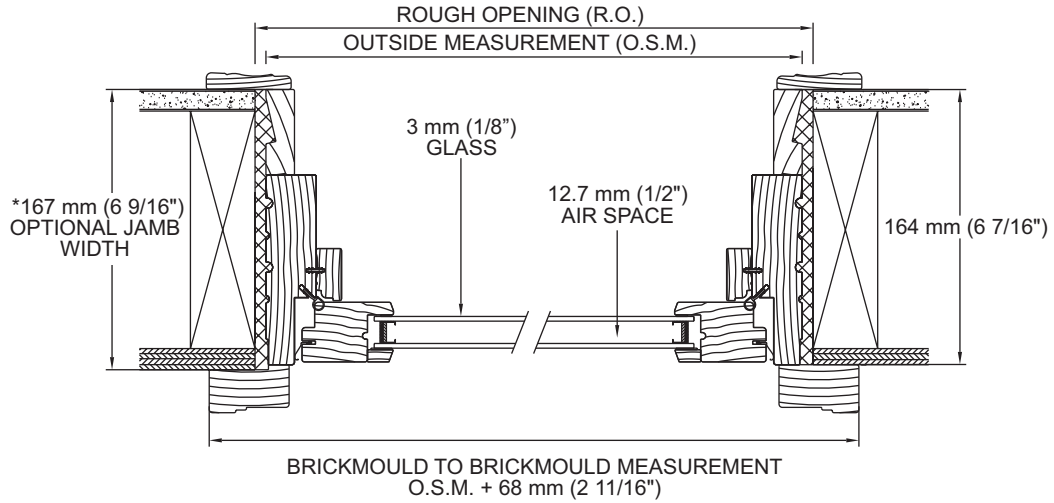

GIENOW
WINDOWS & DOORS

Wood Windows - Chateau 525 Series Picture & Fixed

P

F

- ✓ = Standard size available in Picture and Fixed.
- ☑ = Standard size available in Picture only.

R.O. (Inches)	R.O. (mm)																
	320	420	520	620	770	820	920	1020	1220	1520	1820	2120	2420	2720	3020		
	O.S.M. (mm)	300	400	500	600	750	800	900	1000	1200	1500	1800	2100	2400	2700	3000	
12 5/8	320	300	✓	✓	✓	✓	✓	✓	✓	✓	✓	✓	✓	N/A	N/A	N/A	N/A
16 1/2	420	400	✓	✓	✓	✓	✓	✓	✓	✓	✓	✓	✓	✓	✓	N/A	N/A
20 1/2	520	500	✓	✓	✓	✓	✓	✓	✓	✓	✓	✓	✓	✓	✓	✓	✓
24 3/8	620	600	✓	✓	✓	✓	✓	✓	✓	✓	✓	✓	✓	✓	✓	✓	✓
32 1/4	820	800	✓	✓	✓	✓	✓	✓	✓	✓	✓	✓	✓	✓	✓	✓	✓
36 1/4	920	900	✓	✓	✓	✓	✓	✓	✓	✓	✓	✓	✓	✓	✓	✓	✓
40 1/8	1020	1000	✓	✓	✓	✓	✓	✓	✓	✓	✓	✓	✓	✓	✓	✓	✓
48	1220	1200	✓	✓	✓	✓	✓	✓	✓	✓	✓	✓	✓	✓	✓	✓	✓
53 7/8	1370	1350	✓	✓	✓	✓	✓	✓	✓	✓	✓	✓	✓	✓	✓	✓	✓
59 7/8	1520	1500	✓	✓	✓	✓	✓	✓	✓	✓	✓	✓	✓	✓	✓	✓	N/A
71 5/8	1820	1800	✓	✓	✓	✓	✓	✓	✓	✓	✓	✓	✓	✓	N/A	N/A	N/A
83 1/2	2120	2100	N/A	✓	✓	✓	✓	✓	✓	✓	✓	✓	✓	✓	N/A	N/A	N/A
95 1/4	2420	2400	N/A	✓	✓	✓	✓	✓	✓	✓	✓	✓	✓	✓	N/A	N/A	N/A
107 1/8	2720	2700	N/A	N/A	✓	✓	✓	✓	✓	✓	✓	✓	✓	✓	N/A	N/A	N/A
118 7/8	3020	3000	N/A	N/A	✓	✓	✓	✓	✓	✓	✓	✓	✓	✓	N/A	N/A	N/A

Note:

- O.S.M. = Outside measurement
- R.O. = Rough opening
- Custom sizes available
- All units as viewed from outside

GIENOW
WINDOWS & DOORS

Wood Windows - Chateau 525 Series Picture

525 PICTURE HORIZONTAL SECTION

525 PICTURE VERTICAL SECTION

525 FIXED HORIZONTAL SECTION

525 FIXED VERTICAL SECTION