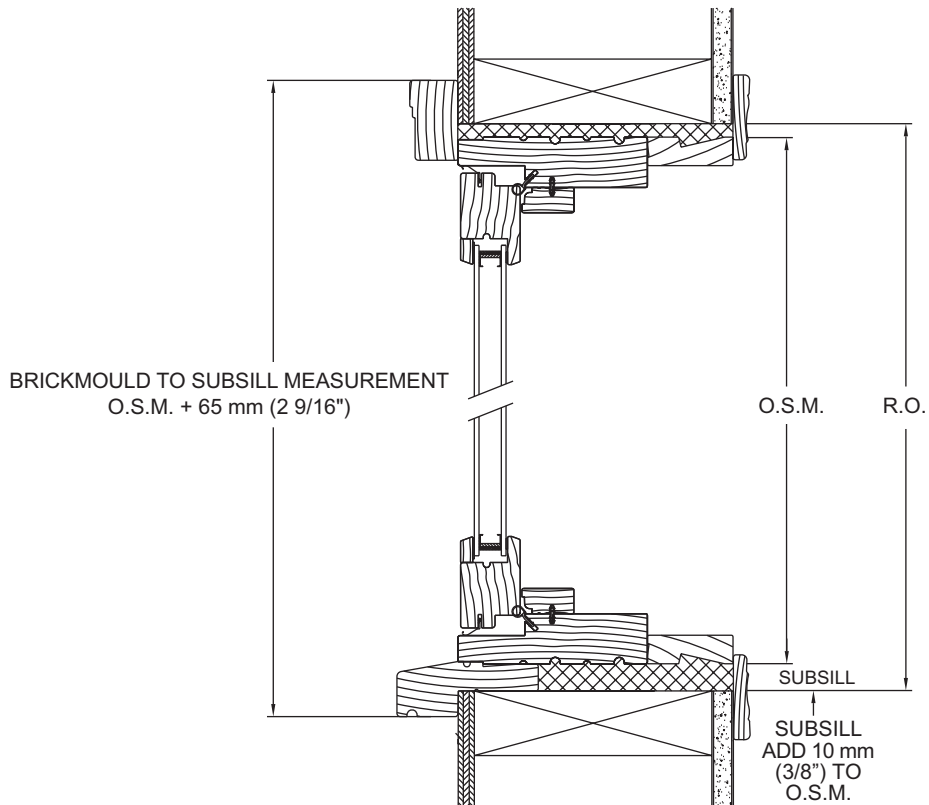

GIENOW
WINDOWS & DOORS

Wood Windows - Chateau 525 Series Picture & Fixed

P

F

- ✓ = Standard size available in Picture and Fixed.
- ☑ = Standard size available in Picture only.

R.O. (Inches)	R.O. (mm)																
	320	420	520	620	770	820	920	1020	1220	1520	1820	2120	2420	2720	3020		
	O.S.M. (mm)	300	400	500	600	750	800	900	1000	1200	1500	1800	2100	2400	2700	3000	
12 5/8	320	300	✓	✓	✓	✓	✓	✓	✓	✓	✓	✓	✓	N/A	N/A	N/A	N/A
16 1/2	420	400	✓	✓	✓	✓	✓	✓	✓	✓	✓	✓	✓	✓	✓	N/A	N/A
20 1/2	520	500	✓	✓	✓	✓	✓	✓	✓	✓	✓	✓	✓	✓	✓	✓	✓
24 3/8	620	600	✓	✓	✓	✓	✓	✓	✓	✓	✓	✓	✓	✓	✓	✓	✓
32 1/4	820	800	✓	✓	✓	✓	✓	✓	✓	✓	✓	✓	✓	✓	✓	✓	✓
36 1/4	920	900	✓	✓	✓	✓	✓	✓	✓	✓	✓	✓	✓	✓	✓	✓	✓
40 1/8	1020	1000	✓	✓	✓	✓	✓	✓	✓	✓	✓	✓	✓	✓	✓	✓	✓
48	1220	1200	✓	✓	✓	✓	✓	✓	✓	✓	✓	✓	✓	✓	✓	✓	✓
53 7/8	1370	1350	✓	✓	✓	✓	✓	✓	✓	✓	✓	✓	✓	✓	✓	✓	✓
59 7/8	1520	1500	✓	✓	✓	✓	✓	✓	✓	✓	✓	✓	✓	✓	✓	✓	N/A
71 5/8	1820	1800	✓	✓	✓	✓	✓	✓	✓	✓	✓	✓	✓	✓	N/A	N/A	N/A
83 1/2	2120	2100	N/A	✓	✓	✓	✓	✓	✓	✓	✓	✓	✓	✓	N/A	N/A	N/A
95 1/4	2420	2400	N/A	✓	✓	✓	✓	✓	✓	✓	✓	✓	✓	✓	N/A	N/A	N/A
107 1/8	2720	2700	N/A	N/A	✓	✓	✓	✓	✓	✓	✓	✓	✓	✓	N/A	N/A	N/A
118 7/8	3020	3000	N/A	N/A	✓	✓	✓	✓	✓	✓	✓	✓	✓	✓	N/A	N/A	N/A

Note:

- O.S.M. = Outside measurement
- R.O. = Rough opening
- Custom sizes available
- All units as viewed from outside

GIENOW
WINDOWS & DOORS

Wood Windows - Chateau 525 Series Picture

525 PICTURE HORIZONTAL SECTION

525 PICTURE VERTICAL SECTION

525 FIXED HORIZONTAL SECTION

525 FIXED VERTICAL SECTION